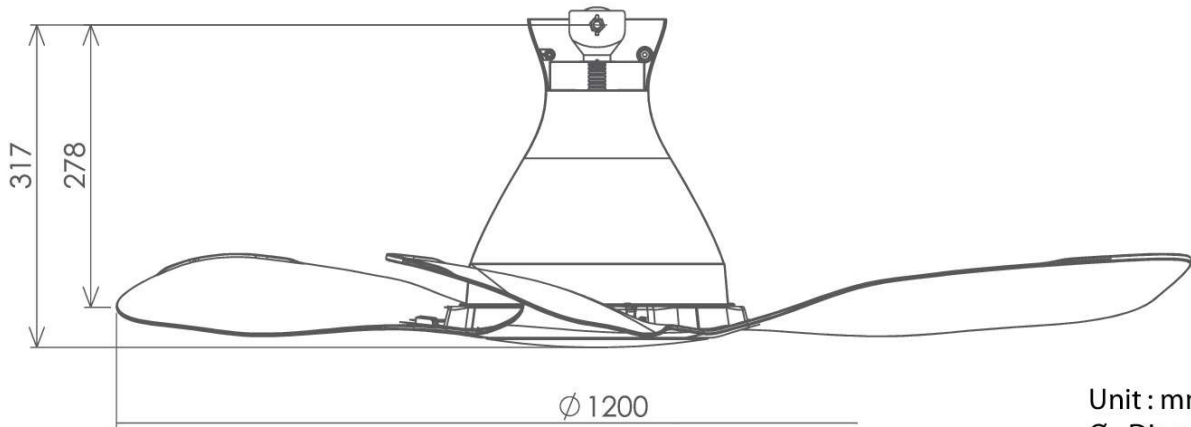

DC CEILING FAN WITH LIGHT

E48GP

Ceiling fan with Wi-Fi and apps control.

- Wi-Fi and Apps Control
- Adjustable LED brightness & color
- New design ABS-G Blade material for durability
- New 3D Blade Design
- Direct Current (DC) Motor Adopted
- 10-Speed Control
- Sleep Mode with 24-h ON/OFF Timer
- 1/f Yuragi Function
- World's First Patented Safety Design

Brown

Matte White

TECHNICAL SPECIFICATIONS

Unit : mm
Ø : Diameter

VOLTAGE		CONSUMPTION(W)		R.P.M	AIR VELOCITY		AIR DELIVERY		WEIGHT
[V]	[Hz]	Fan	Fan+Light	[min ⁻¹]	[m/min]	[ft/min]	[m ³ /min]	[ft ³ /min]	[kg]
230	50	31	50	170	185	607	200	7,063	5.5