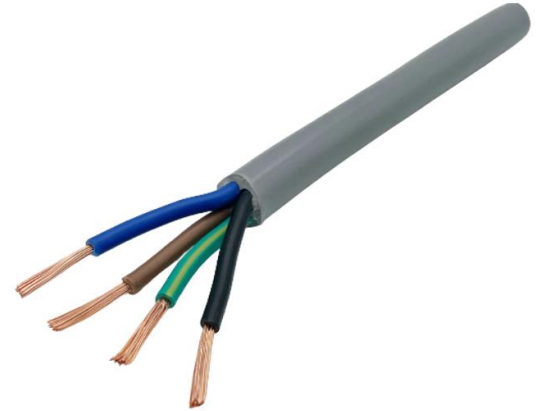

3CX40 Flexible Cable (100 Yard)

Technical info

PVC sheathed flexible cord (100YARD)		Type:3Cx40(TA)
Standard:GB/T5023-2008		Length:100YARD
Item		requirement:
Conductor	The number	3x40
	Diameter(mm)	≤0.21
Insulation	AVG(mm)	≥0.6
	Mix(mm)	≥0.44
Sheath	AVG(mm)	≥0.8
	Mix(mm)	≥0.58
Outer diameter(mm)		8.0

Stock code

No.	Description
CAF340Y.CCM	CCM 3CX40 FLEX CABLE(100Y)

Note: Due to continuous development and improvement, our company reserves the right to change specification without notice.

4C X 40/0.193 PVC Flexible Cable (100Yard)

Technical info

PVC sheathed flexible cord (100YARD)		Type:4Cx40(TA)
Standard:GB/T5023-2008		Length:100YARD
Item		requirement:
Conductor	The number	4x40
	Diameter(mm)	≤0.21
Insulation	AVG(mm)	≥0.6
	Mix(mm)	≥0.44
Sheath	AVG(mm)	≥0.9
	Mix(mm)	≥0.67
Outer diameter(mm)		8.0

3C X 70/0.193 PVC Flexible Cable (100 Yard)

Technical info

PVC sheathed flexible cord (100YARD)		Type:3Cx70
Standard:GB/T5023-2008		Length:100YARD
Item		requirement:
Conductor	The number	3C x 70
	Diameter(mm)	≤0.27
Insulation	AVG(mm)	≥0.90
	Mix(mm)	≥0.44
Sheath	AVG(mm)	≥0.9
	Mix(mm)	≥0.67
Outer diameter(mm)		8.0