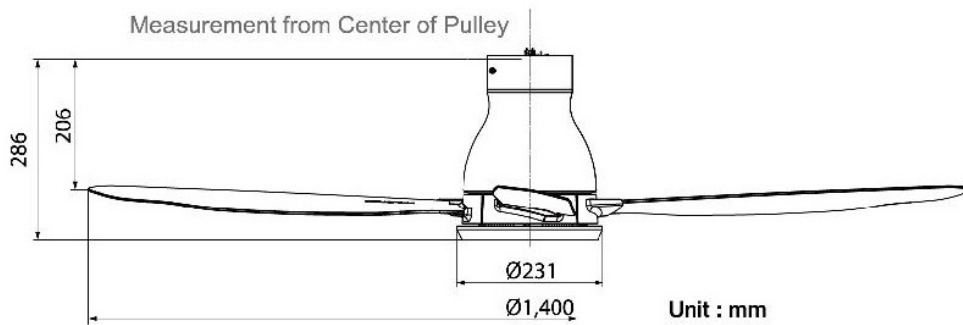

W56WV CEILING FAN

140cm (56") 

 **Black**

 **White**

Features

- Direct Current (DC) motor adopted
- 1/f Yuragi function
- PPG Blade material for durability
- LCD wireless remote control
- 9-speed control
- Equipped with safety device

Wireless Remote Control

Dimensions

Specifications

W56WV	WATTAGE		R.P.M		AIR VELOCITY		AIR DELIVERY	
	low	high	low	high	m/min.	ft/min.	m ³ /min.	ft ³ /min.
	3	39	80	228	180	591	220	7,769

The Leader in Fan Technology