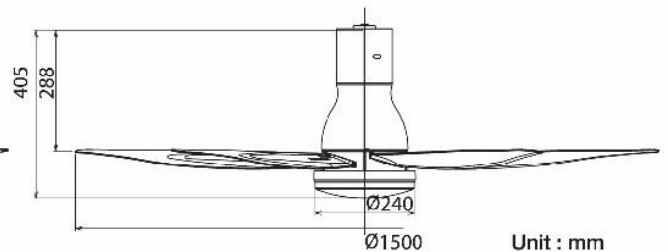

## Features

- Dual function: Fan & Light
- Direct Current (DC) motor adopted
- Selectable light colour (White/Daylight/Warm)
- 1/f Yuragi function
- PPG Blade material for durability
- LCD wireless remote control
- 9-speed control
- Equipped with safety device
- Pipe length: Long or Short

## Dimensions

Unit : mm

## Specifications

U60FW	WATTAGE		R.P.M		AIR VELOCITY		AIR DELIVERY	
	low	high	low	high	m/min.	ft/min.	m <sup>3</sup> /min.	ft <sup>3</sup> /min.
	3	39	80	230	205	673	240	8,476

**Weight** 6kg (Short Pipe) 6.2kg (long Pipe)