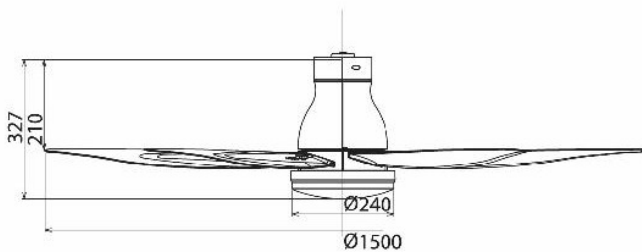

## Features

- Dual function: Fan & Light
- Direct Current (DC) motor adopted
- Selectable light colour (White/Daylight/Warm)
- 1/f Yuragi function
- PPG Blade material for durability
- LCD wireless remote control
- 9-speed control
- Equipped with safety device
- Pipe length: Long or Short

## Dimensions

Unit : mm