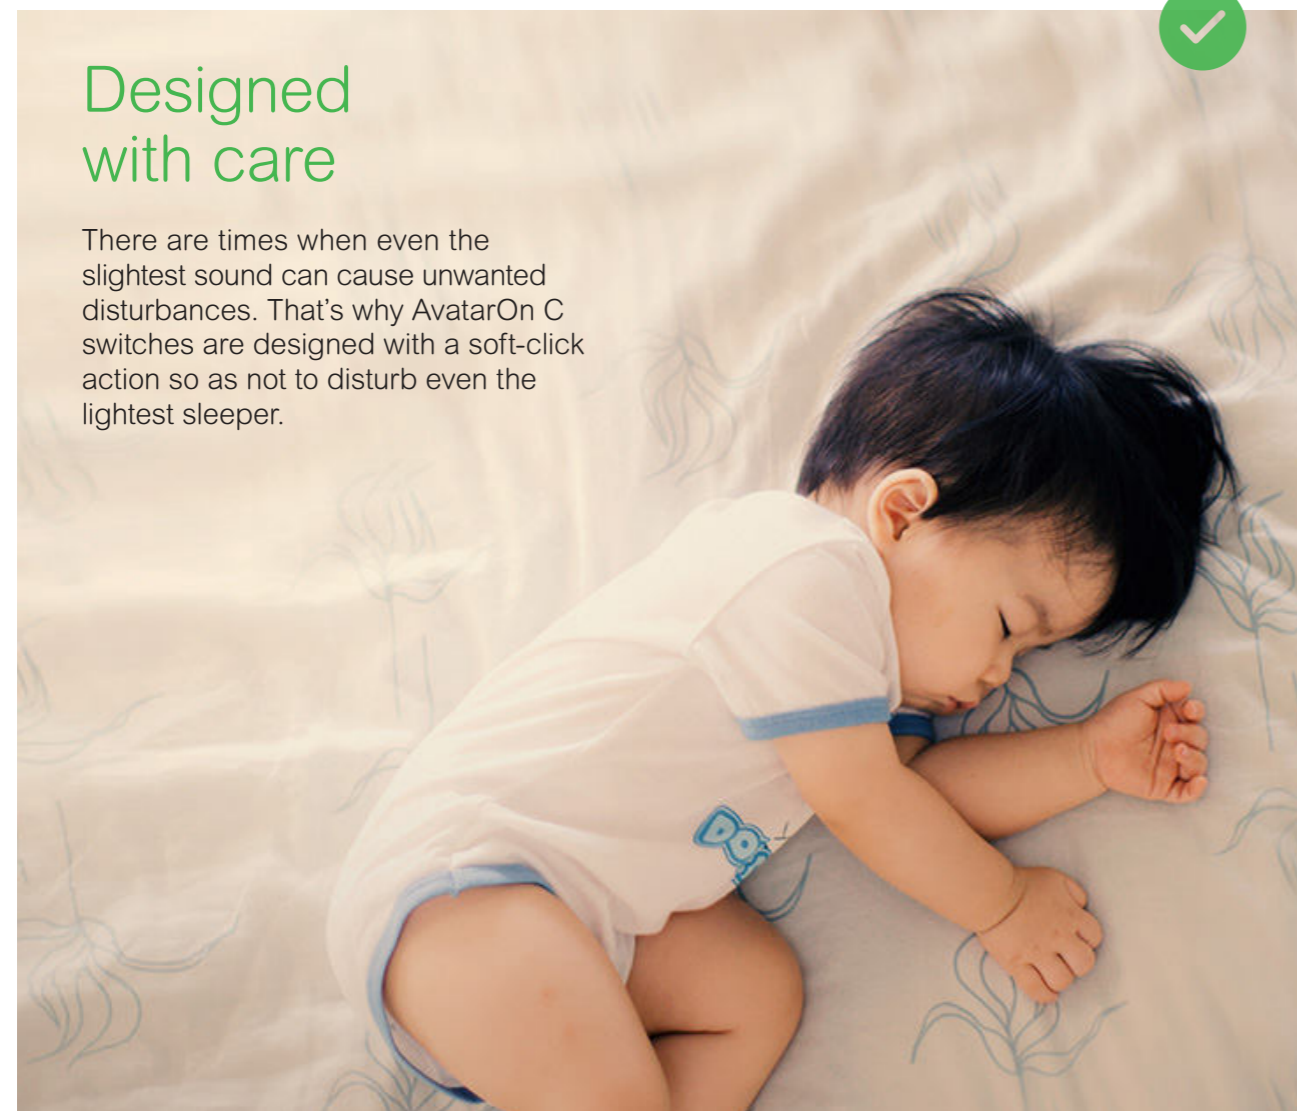

- **Comes in many variants** from single units to five-module frames for more complex uses, and in three different colors to match your interiors.
- **Enhanced functionalities** with USB, TV, and other ports available for even the most discerning homeowner and a soft-clicking sound to avoid disturbing light sleepers.
- **Easy to install**, compact modules that fit standard wall boxes, and are designed to meet global as well as local safety and environmental criteria.

A trendy look with timeless features

Interested in the latest design trends for your home? Look no further.

AvatarOn C switches and sockets have a clean, frameless design which gives them a light, floating feel. The cover plate offers a tactile experience that's soft and slender atop a base that's strong and robust.

All devices are available in three stylish colors and with matte finishes, adding a modern touch to your home's walls.

Advanced functionality for everyday convenience

The AvatarOn C range offers a wide variety of functions for your home, with everything from single switches and sockets to multi-module frames. The range also includes outputs which allow you to connect your TV antennas and Ethernet cables, or control fans and dim lights for extra convenience.