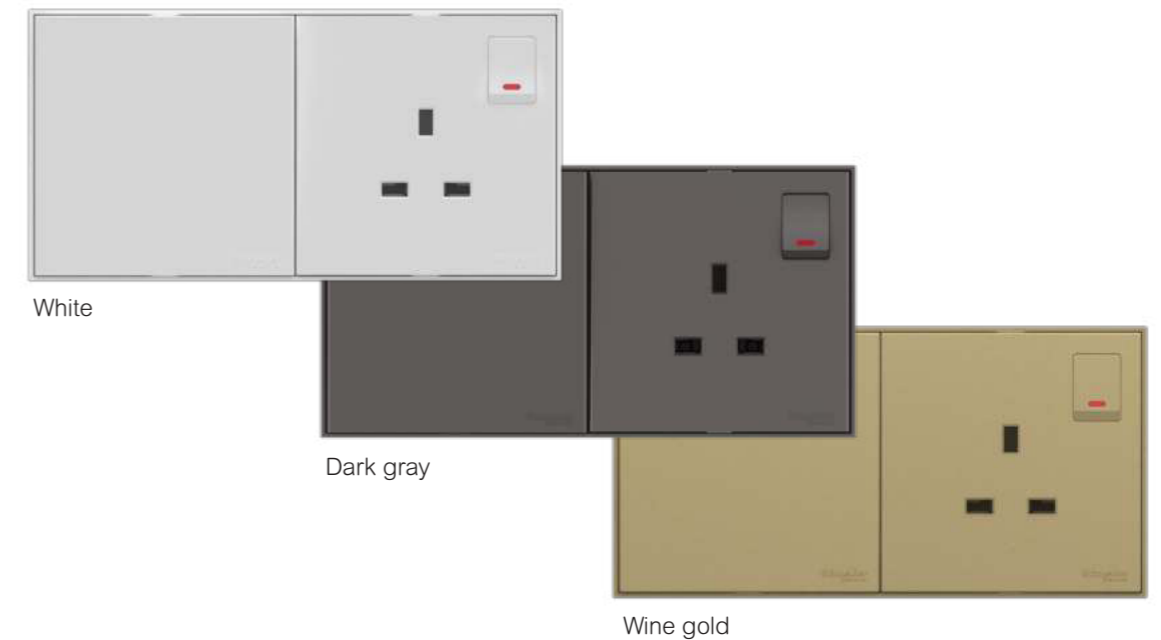

Add a touch of style
and functionality
to your home

AvatarOn C
switches and sockets

se.com/product_url

Life Is On

Schneider
Electric

A style unto itself

The **AvatarOn C range** of switches and sockets delivers the latest in design trends. Created by the award-winning designers at Schneider Electric, it exquisitely complements any interior while bringing enhanced functionality.

- **Comes in many variants** from single units to five-module frames for more complex uses, and in three different colors to match your interiors.
- **Enhanced functionalities** with USB, TV, and other ports available for even the most discerning homeowner and a soft-clicking sound to avoid disturbing light sleepers.
- **Easy to install**, compact modules that fit standard wall boxes, and are designed to meet global as well as local safety and environmental criteria.

A trendy look with timeless features

Interested in the latest design trends for your home? Look no further.

AvatarOn C switches and sockets have a clean, frameless design which gives them a light, floating feel. The cover plate offers a tactile experience that's soft and slender atop a base that's strong and robust.

Available in three colors – white, dark gray and wine gold.

- 1 Gang Socket
- 1 Gang Switched Socket with LED
- 1 Gang 3 Round Pin Switched Socket with LED
- 1 Gang Switched Socket with 2 USB ports and LED
- 1 Gang Switch with fluorescent locator
- 2 Gang Switch with fluorescent locator
- 3 Gang Switch with fluorescent locator
- 4 Gang Switch with fluorescent locator
- 1 Gang Double Pole Switch with LED – 32A
- 1 Gang Double Pole Switch with LED – 20A
- 2 Gang Switch with "Do Not Disturb", "Please Clean Up"
- 1 Gang Connection Unit – 25A
- 1 Gang connection Unit – 45A
- 1 Gang Fused Connection Unit
- 3 Gang SMATV
- 1 Gang TV Socket
- 1 Gang TV F Socket
- Panic Button
- 1 Gang Data socket
- Twin Gang Socket
- Multi Gang Surround
- Twin Gang Switched Socket with LED